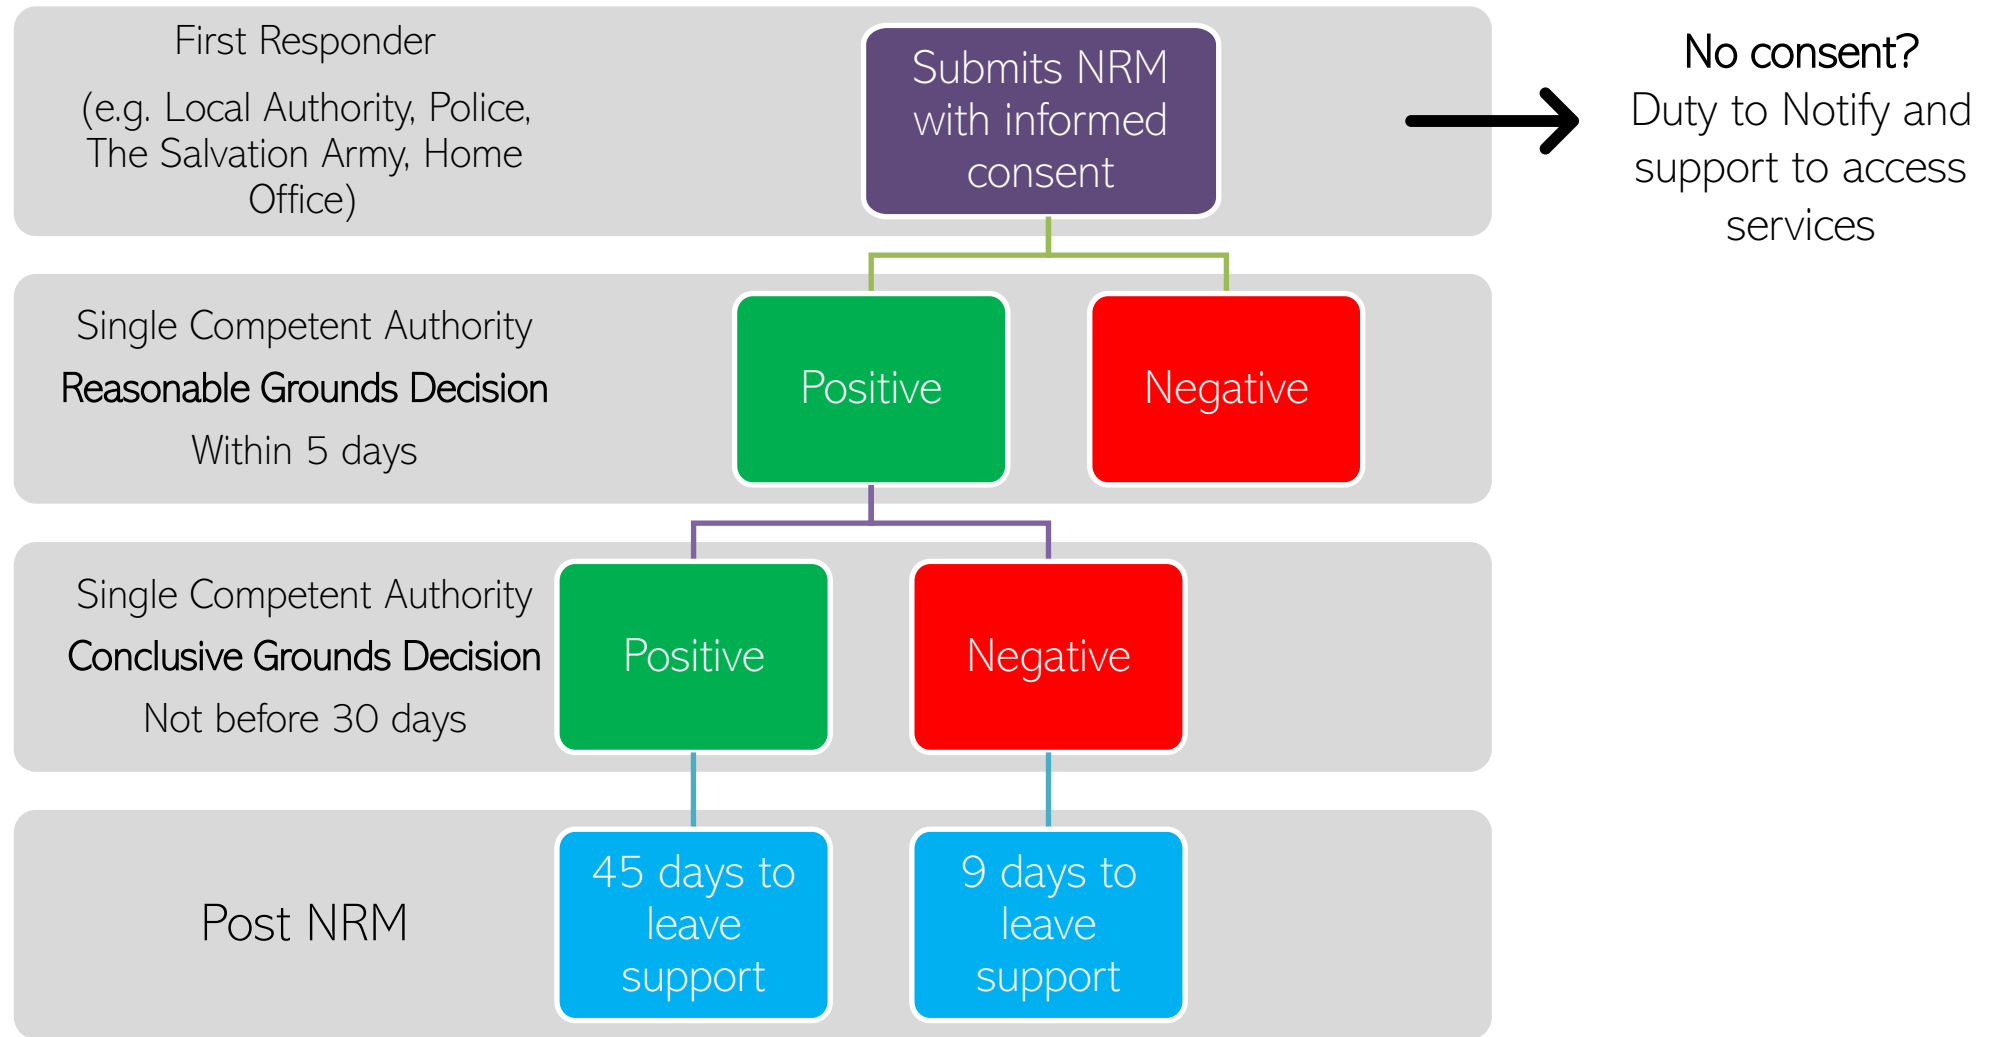

National Referral Mechanism (NRM)