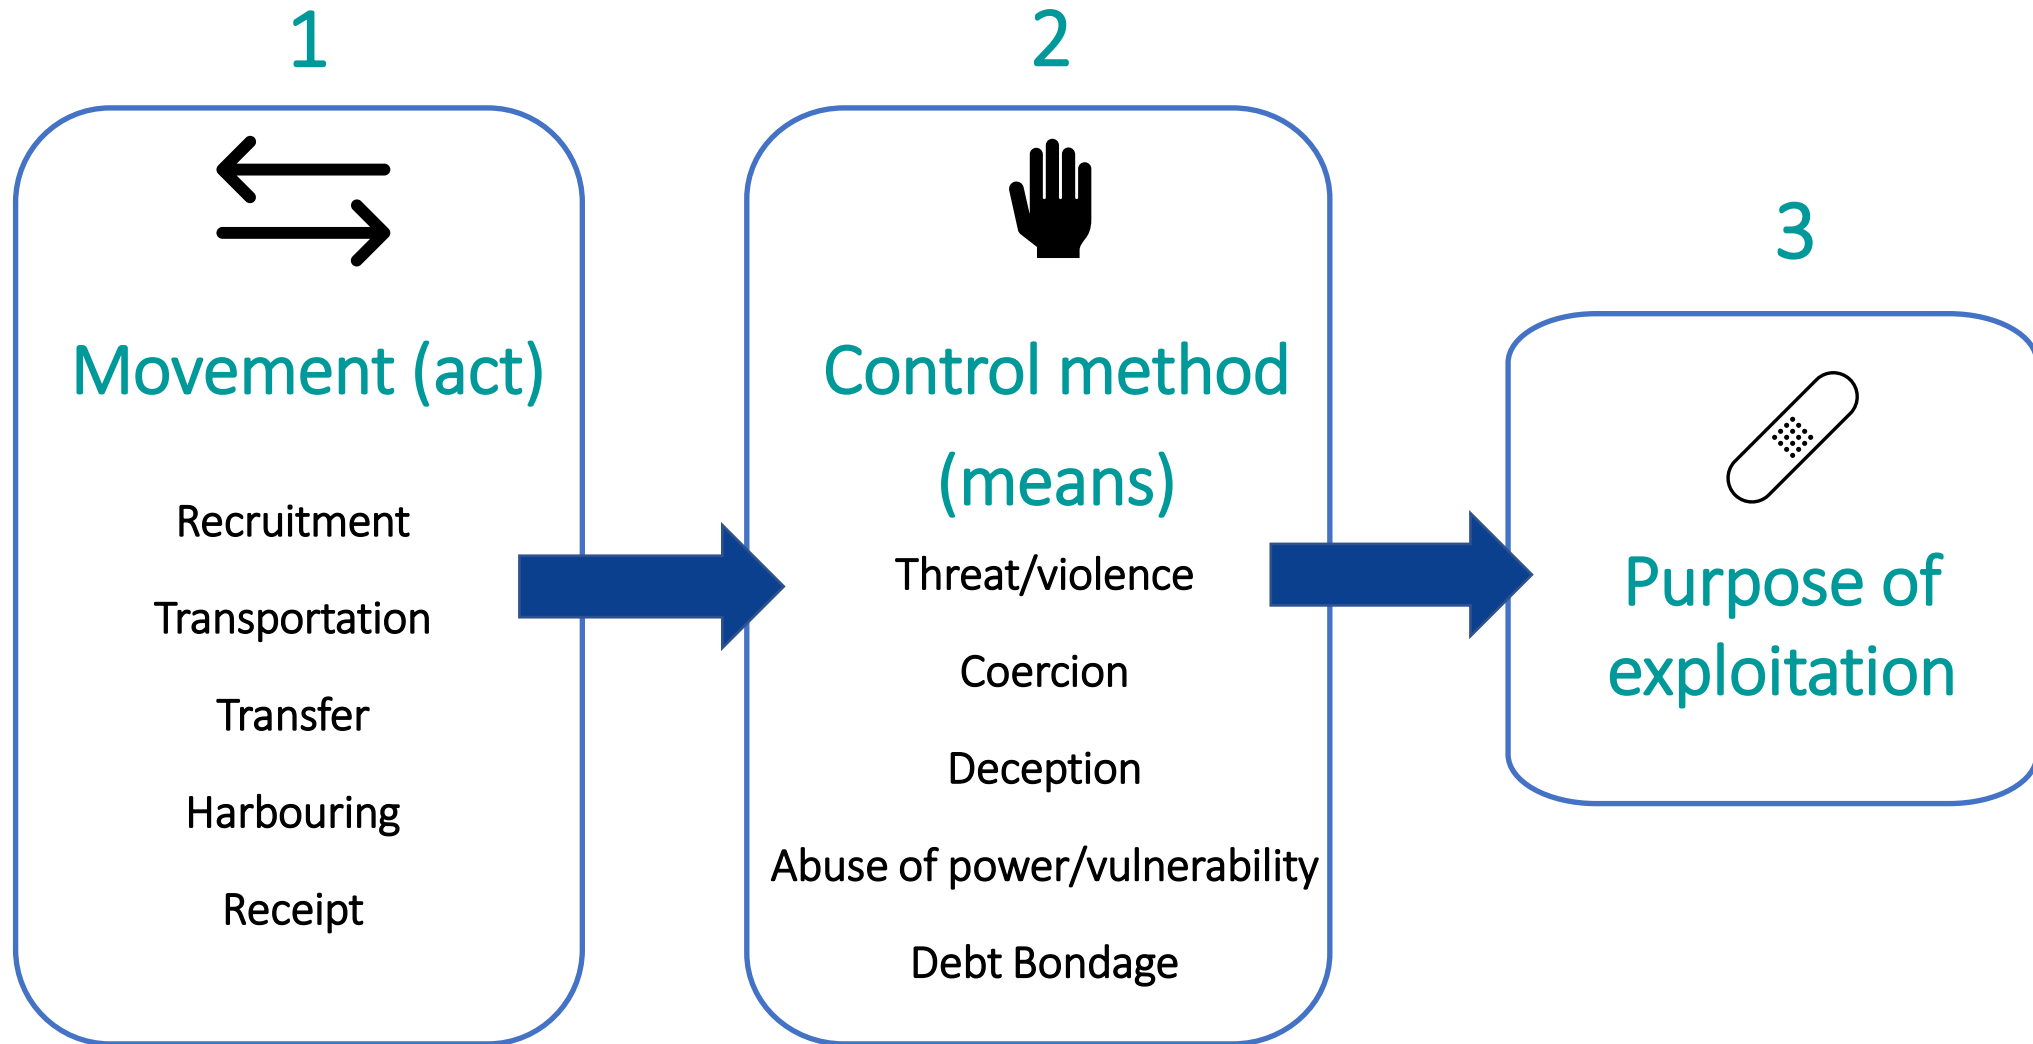

Looking at the different types of exploitation

Recognising the signs

Knowing where we can seek further support

www.mentimeter.com

Type in code
3568 9508
or scan the
QR code

What is modern slavery?

Human Trafficking - Adults

Guilty pleasure TV

The most addictive show yet

Kevin Maher
How I show I'm a man

Vaccinations pass 20m but Brazilian variant is found in Britain

David Cohen, David Cohen

More than 20 million people in Britain have been given their first dose of a coronavirus vaccine. Public Health England said it had identified the Brazilian variant in at least three of them, three of which were in England and three in Scotland. The number of people vaccinated last week rose to 1.2 million, the highest since the start of the campaign. The variant was first identified in Brazil in January and has since spread more rapidly and extensively than other variants.