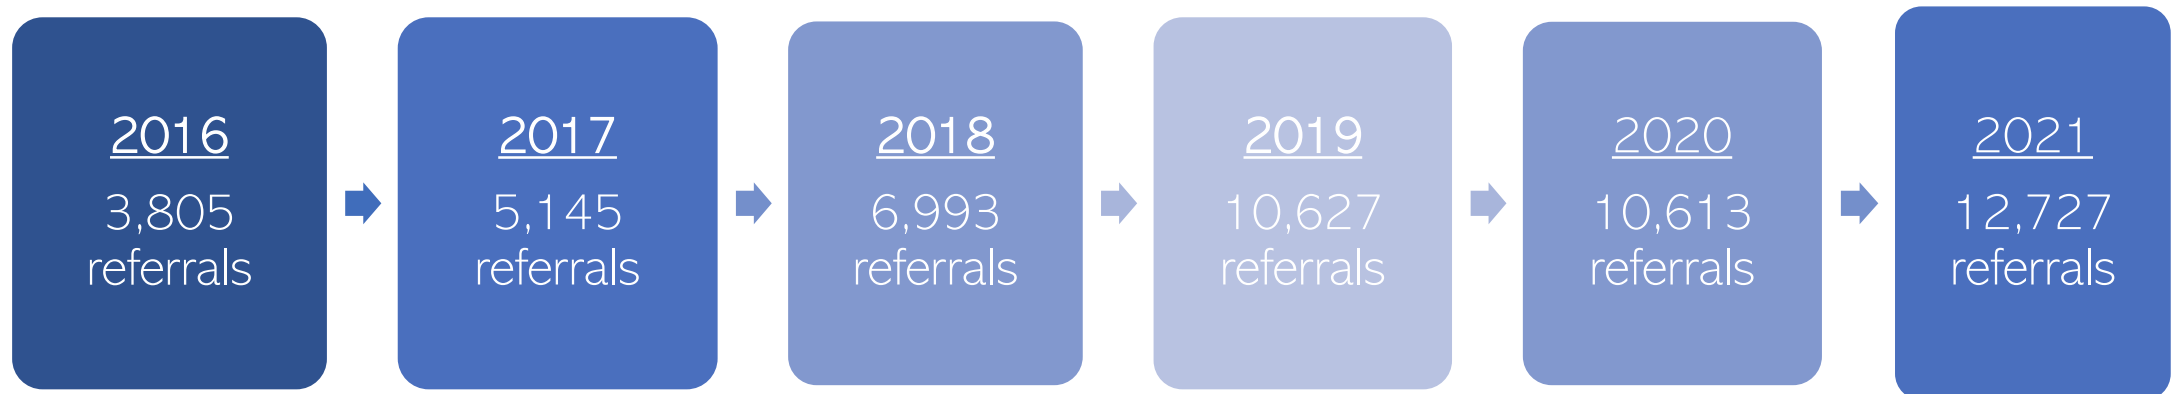

National Referral Mechanism (NRM)

A system to identify victims of trafficking and modern slavery and support them to leave or recover from exploitation.

NRMs can only be completed by first responders (Local Authorities, police, Home Office and some NGOs) who have a duty to report suspected modern slavery cases.

Adults must provide consent for an NRM to be submitted, if they don't then a 'duty to notify' is completed by a first responder.